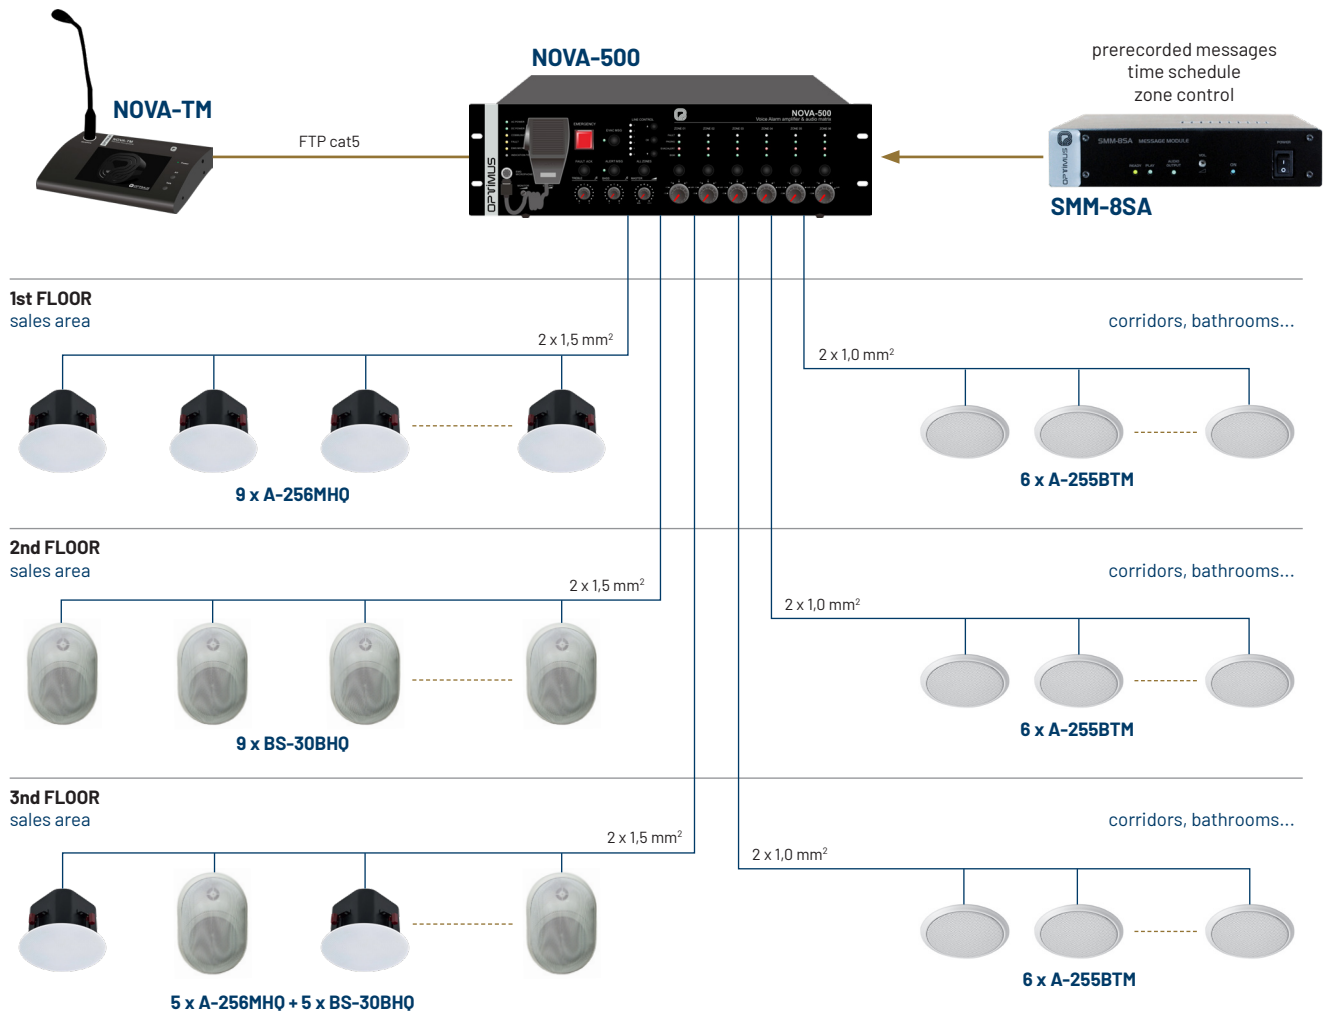

Contact us to configure the system with all the necessary elements

Example

shop (fashion, furniture, home...)

>1000 m²

Paging, location and ads messages

Music distribution

Power calculation

Sales areas

28 x two-way speakers for ceiling or wall at 15 W = 420 W

Auxiliary areas (corridors, stairs, toilets...)

18 x ceilings speakers at 3 W = 54 W

TOTAL: 474 W

LIST OF EQUIPMENT

quantity	model	description
1	NOVA-500	Amplifier, 500 W RMS and 6 speaker zones control
1	NOVA-TM	Microphone desk with touch screen
1	SMM-8SA	Pre-recorded messages with time schedule
18	A-255BTM	Ceiling speaker 6 W, 100 V
14	A-256MHQ	Two-way ceiling speaker 30 W, 100 V
14	BS-30BHQ	Two-way wall speaker 30 W, 100 V