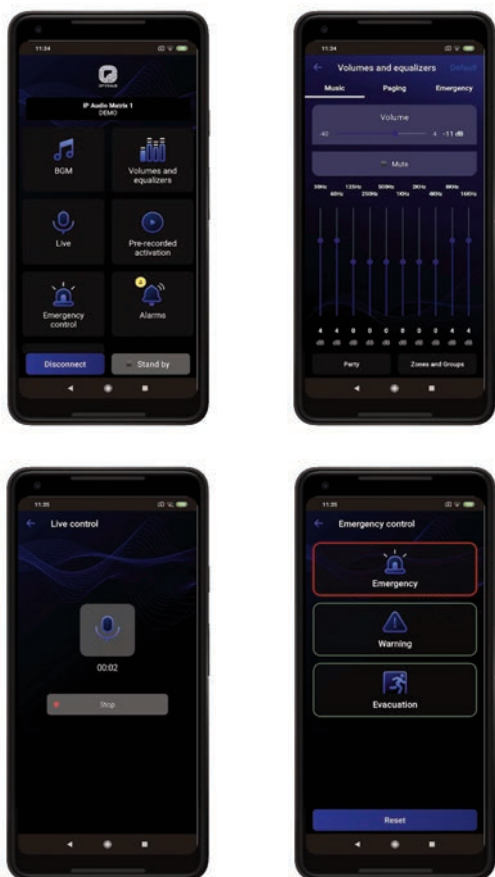

APP SÉRIES COMPACT / OPTIMAX2

APPLICATION MOBILE SMARTPHONE/TABLET

APPT-01

Application (Android et iOS) pour la gestion des systèmes de sonorisation et d'alarme vocale COMPACT et OPTIMAX2. Connexion directe avec les équipements sans serveurs intermédiaires. Adapté pour contrôler la musique, les annonces et l'état du système dans les hôtels, mall, gares...